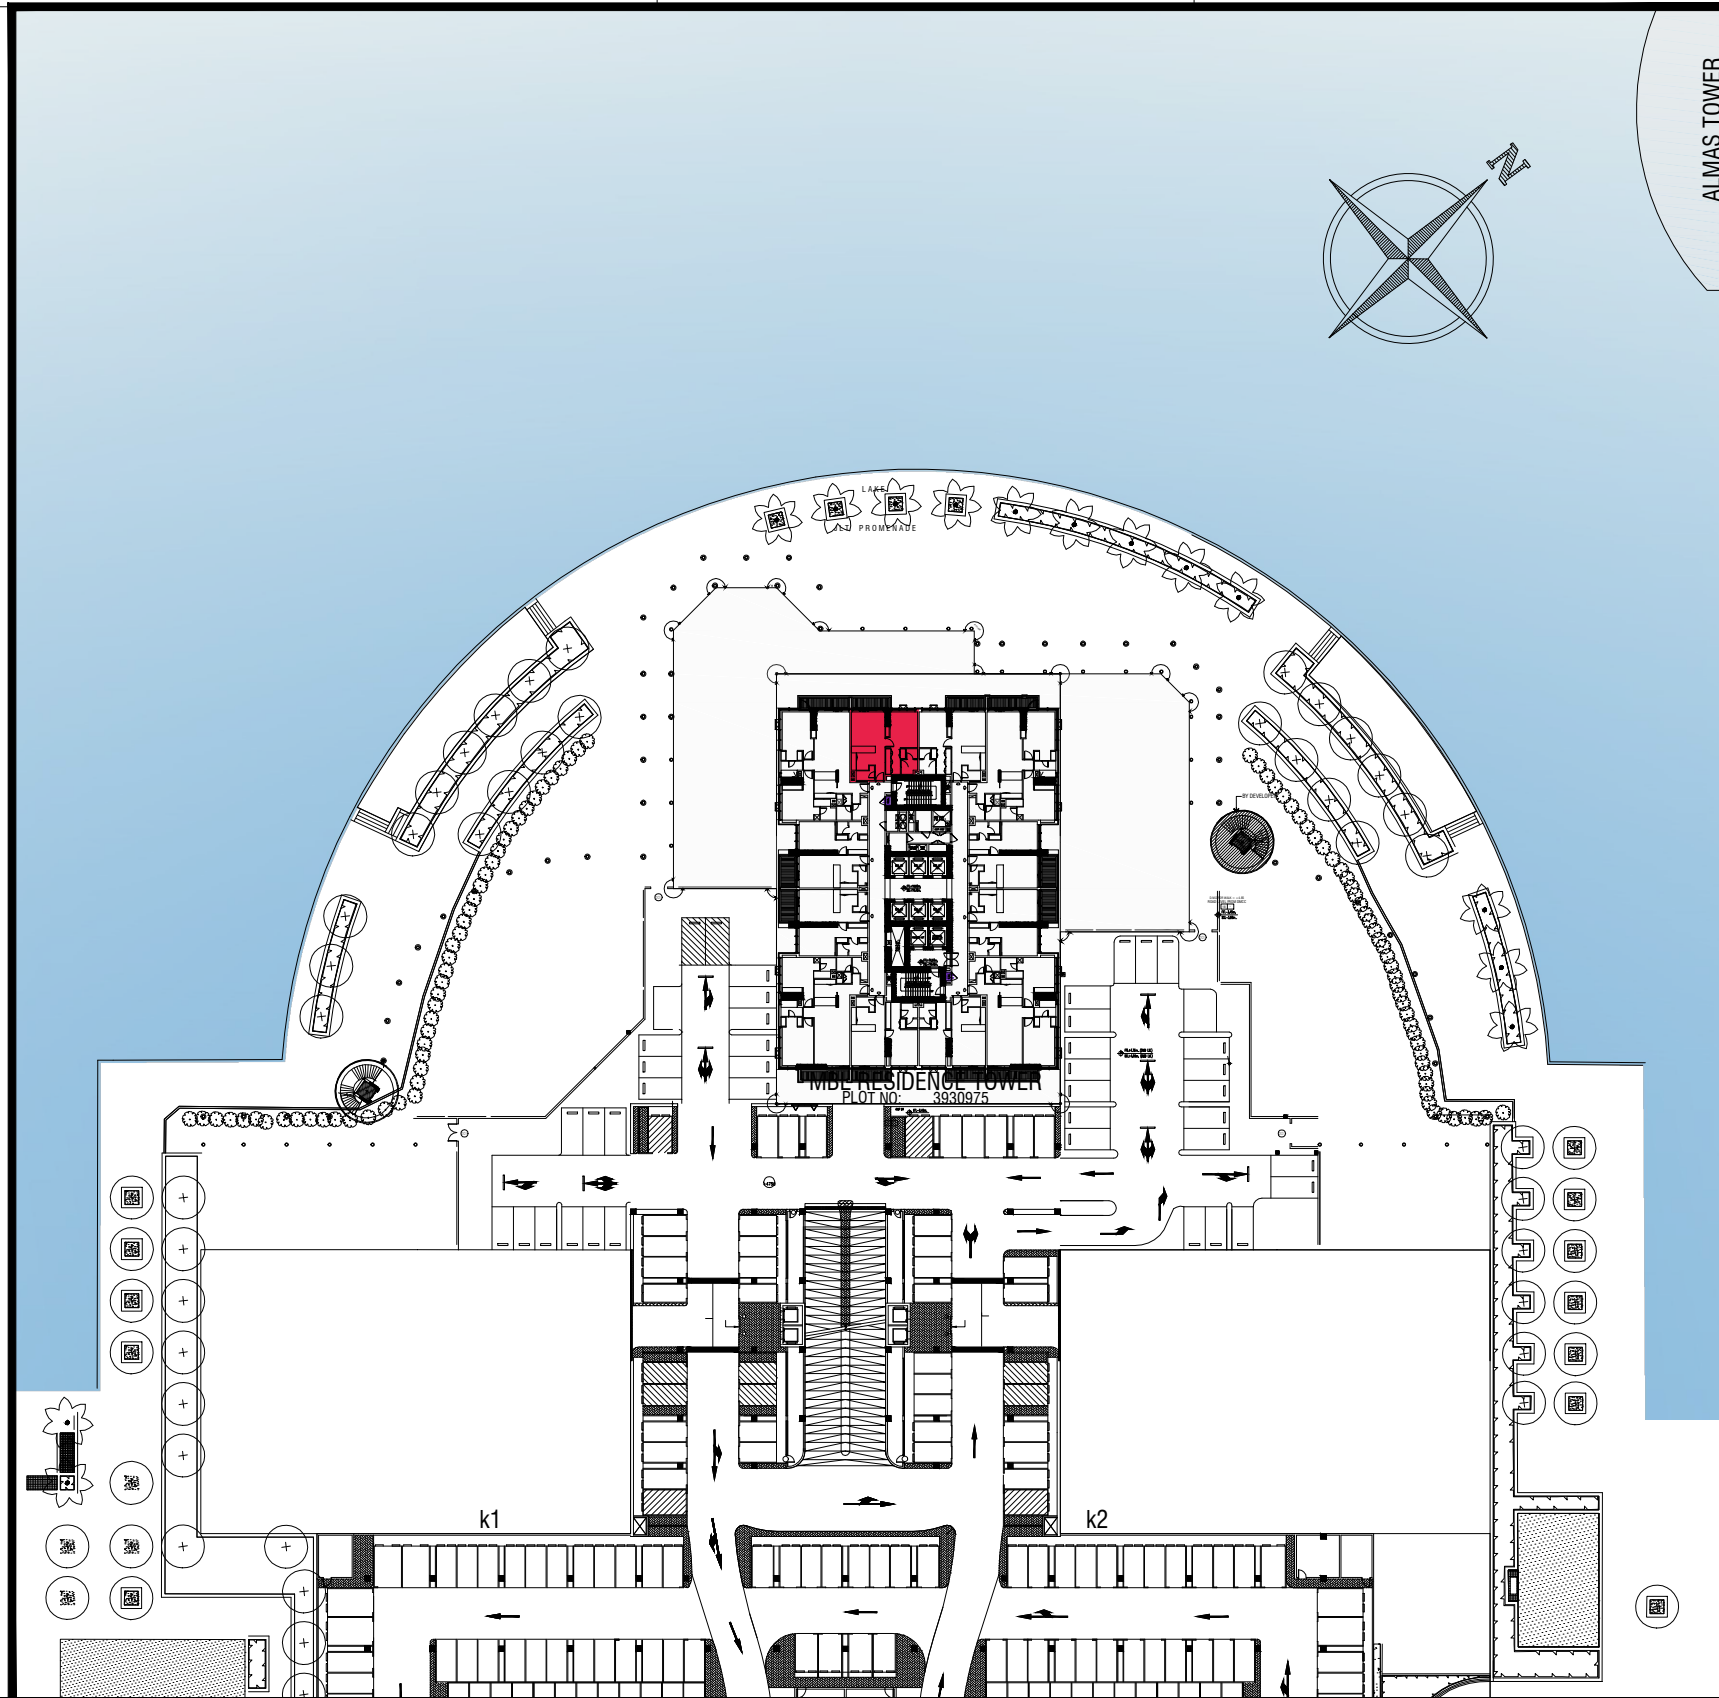

CLUSTER : K

BUILDING NAME. : MBL RESIDENCE TOWER

ENGINEERING DEPARTMENT

CHECKED BY :

APPROVED BY :

SALES DEPARTMENT

CHECKED BY :

APPROVED BY :

01
DOOR OPENS
AT NORTH-WEST

FLOOR PLAN

MASTER PLAN

ALMAS TOWER

PROJECT NAME : MBL RESIDENCE TOWER

REMARKS : LAKE VIEW

FLOOR NO. :

11

APARTMENT NO. : 1101

UNIT AREA : 697.29 Sq.ft

BALCONY AREA : 78.14 Sq.ft

TOTAL : 775.43 Sq.ft

PAGE NO. :

DATE : 17/07/2017